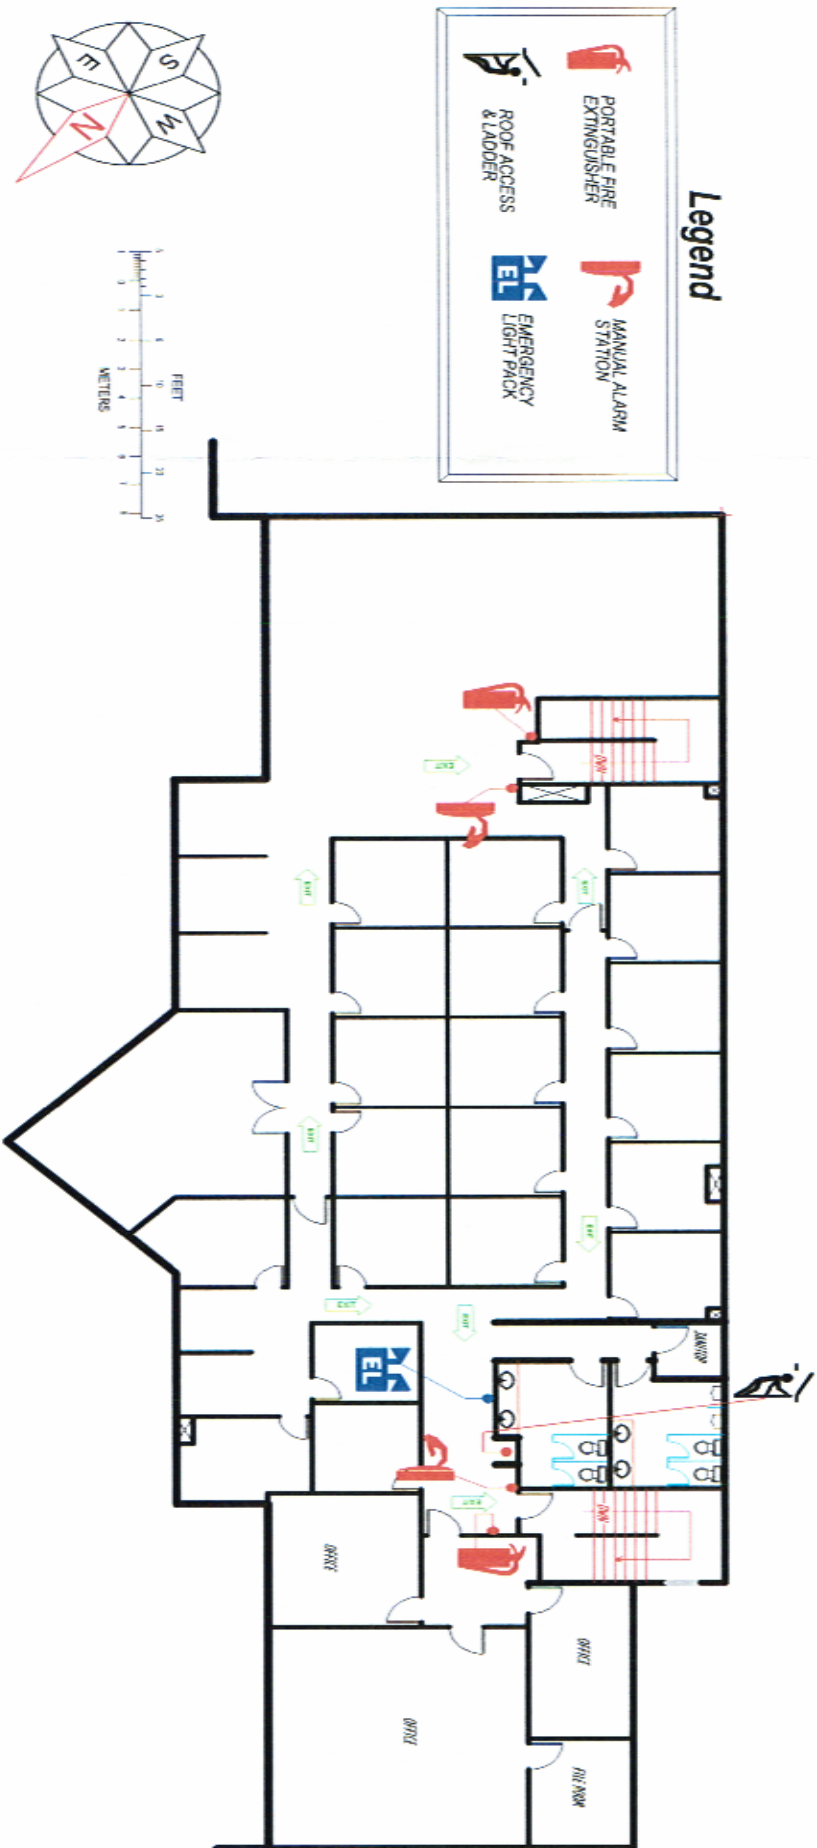

Legend

- PORTABLE FIRE EXTINGUISHER
- MANUAL ALARM STATION
- ROOF ACCESS & LADDER
- EMERGENCY LIGHT PACK

NGCE
 Noons Creek Enterprises
 3235 Ballenas Court
 Coquitlam, B.C. V3E 1T3
 604-729-8153

CMPP FILM STUDIO
 8085 Glenwood Drive Burnaby, B.C.

Mezzanine Level

Date: 04-02-04
 Drawn By: WJS
 Fire Safety Plan